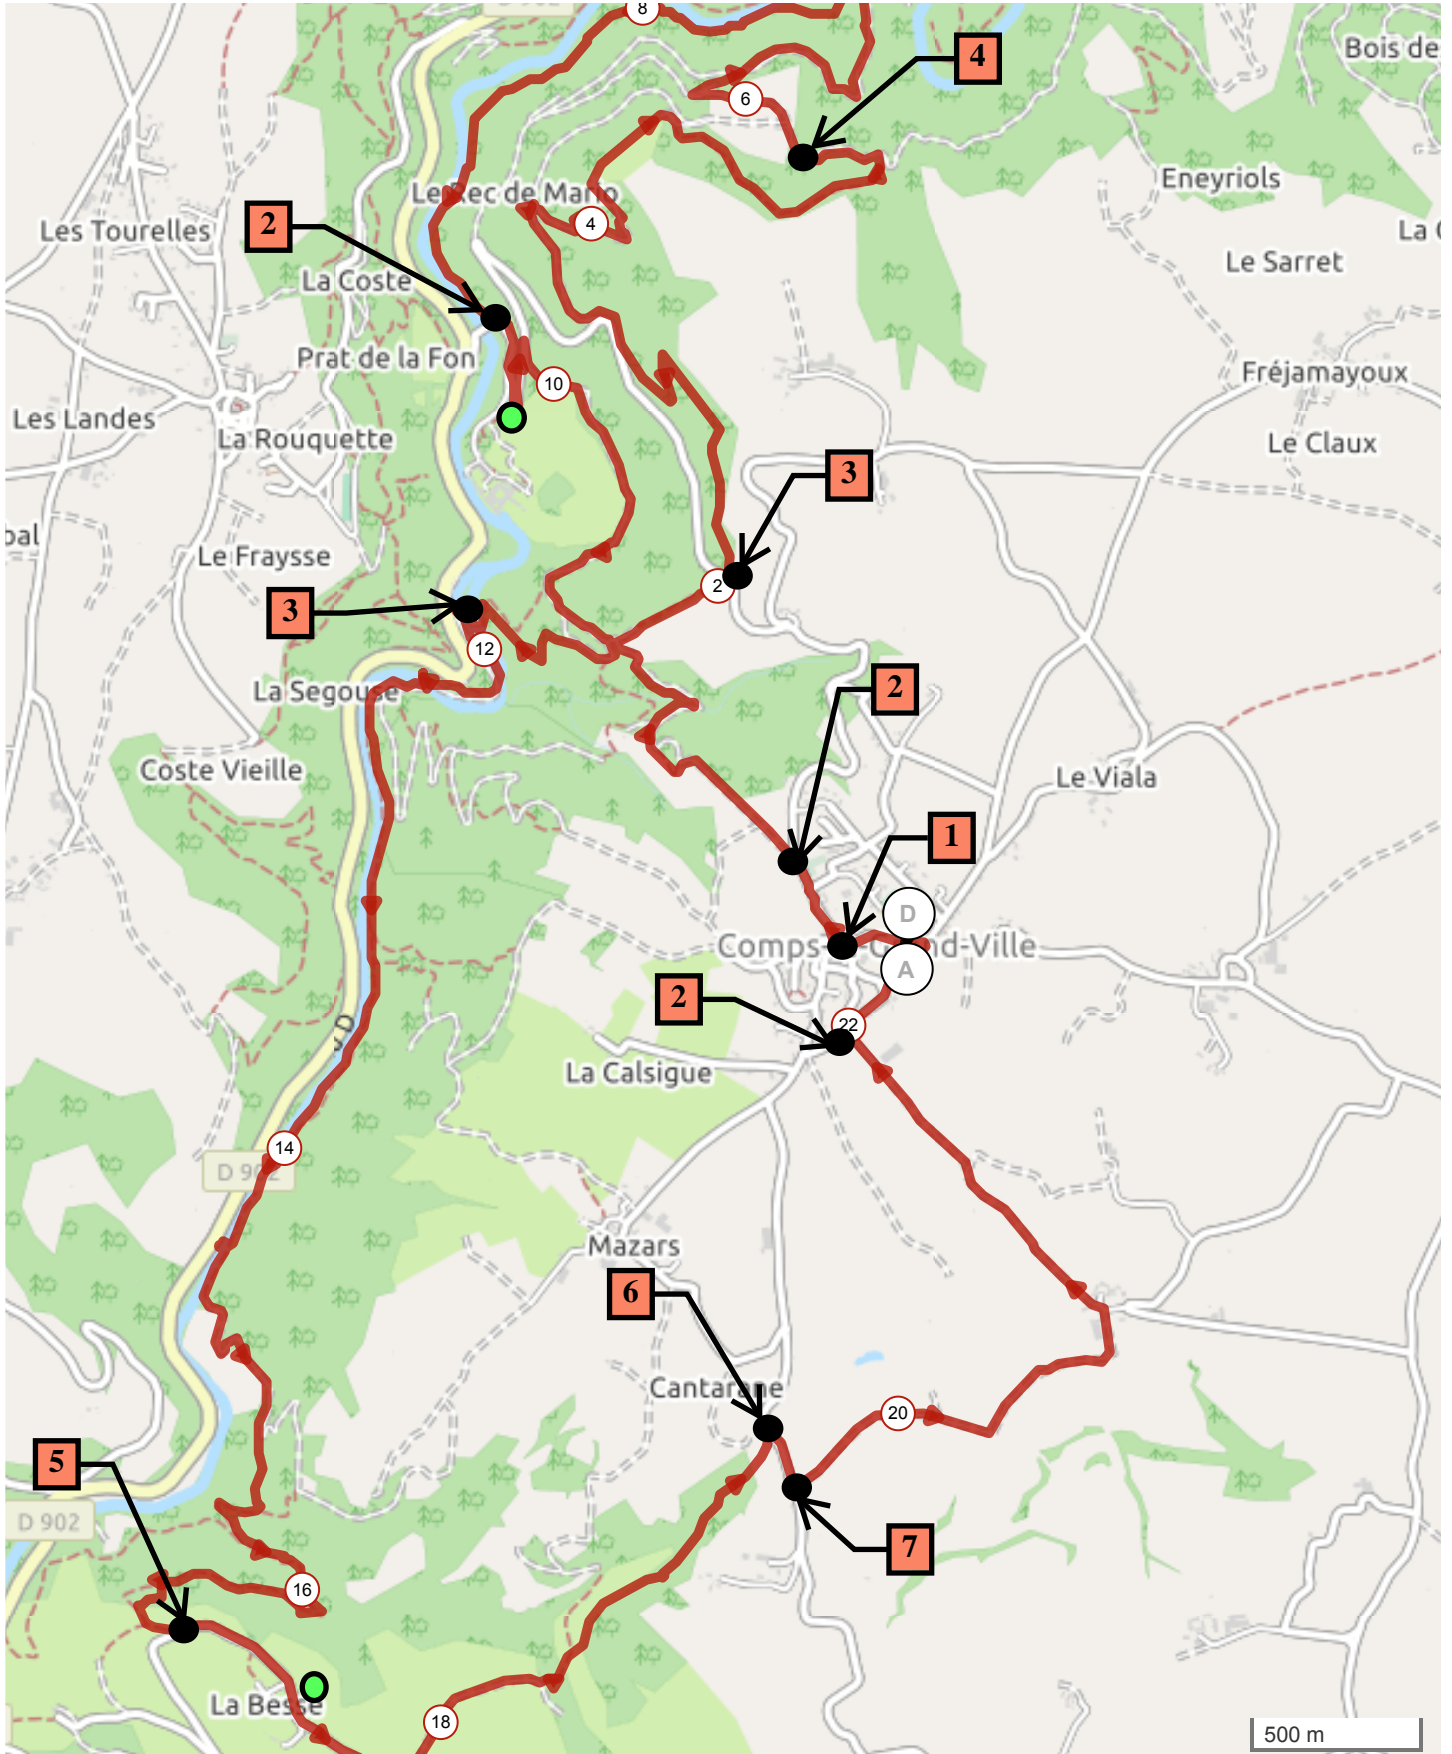

10821001 | Course à pied - Trail | 22.2
Comps-la-Grand-Ville -> Comps-la-Grand-Ville
↔ 22.393 km ⬆️ 590 m ⬇️ 590 m ⬆️ 474 m ⬆️ 717 m

Leaflet | Maps © Thunderforest thunderforest.com - Data © OpenStreetMap contributors